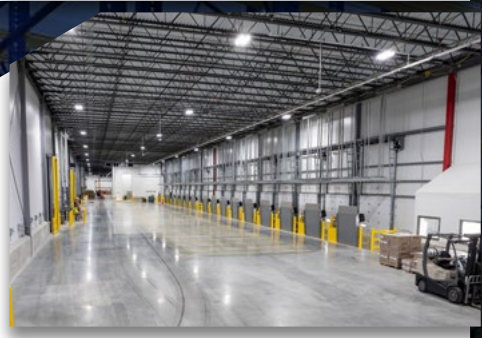

SPACE IS OPEN. OPPORTUNITY IS NOW.

CJ LOGISTICS
(800) 643-9322

GAINESVILLE, GA
3875 Cornelia Highway

Total SF: **270,000**

SITE OVERVIEW

Located in the Atlanta market with access to I-985, I-85, and Norfolk Southern rails.

Adjacent to the future Northeast Georgia Inland Port, providing a direct link to the Port of Savannah.

Alta EXPERT Refrigeration System featuring QFM zone blast freezing, the latest evolution in QuickFreeze technology, that brings products to desired temperatures in 24 hours.

Three separate storage rooms for different product needs, including finished goods, bakery, and proteins.

270,000 total square feet and 35,000 racked pallet positions.

50+ trailer drop lot and 38 truck dock doors with a 90 foot deep dock.

Expert customer service professionals.

USDA export office and inspection room on-site.

Space expansion available per customer needs.

Check out other available warehouses

[Click here or scan below](#)

GET EXPERT INSIGHTS

Download our latest content

[Building a better cold chain](#)

[How we help businesses save through FTZs](#)