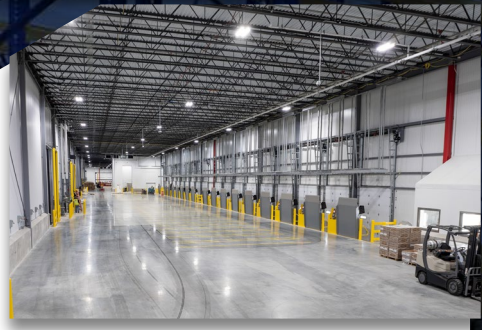

SPACE IS OPEN. OPPORTUNITY IS NOW.

CJ LOGISTICS
(800) 643-9322

GAINESVILLE, GA
3875 Cornelia Highway

Total SF: **270,000**

SITE OVERVIEW

Located in the Atlanta market with access to I-985, I-85, and Norfolk Southern rails.

Adjacent to the future Northeast Georgia Inland Port, providing a direct link to the Port of Savannah.

Alta EXPERT Refrigeration System featuring QFM zone blast freezing, the latest evolution in QuickFreeze technology, that brings products to desired temperatures in 24 hours.

Three separate storage rooms for different product needs, including finished goods, bakery, and proteins.

270,000 total square feet and 30,000 racked pallet positions.

50+ trailer drop lot and 38 truck dock doors with a 90 foot deep dock.

Expert customer service professionals.

USDA export office and inspection room on-site.

Space expansion available per customer needs.

Check out other available warehouses

[Click here or scan below](#)

GET EXPERT INSIGHTS

Download our latest content

[Building a better cold chain](#)

[How we help businesses save through FTZs](#)